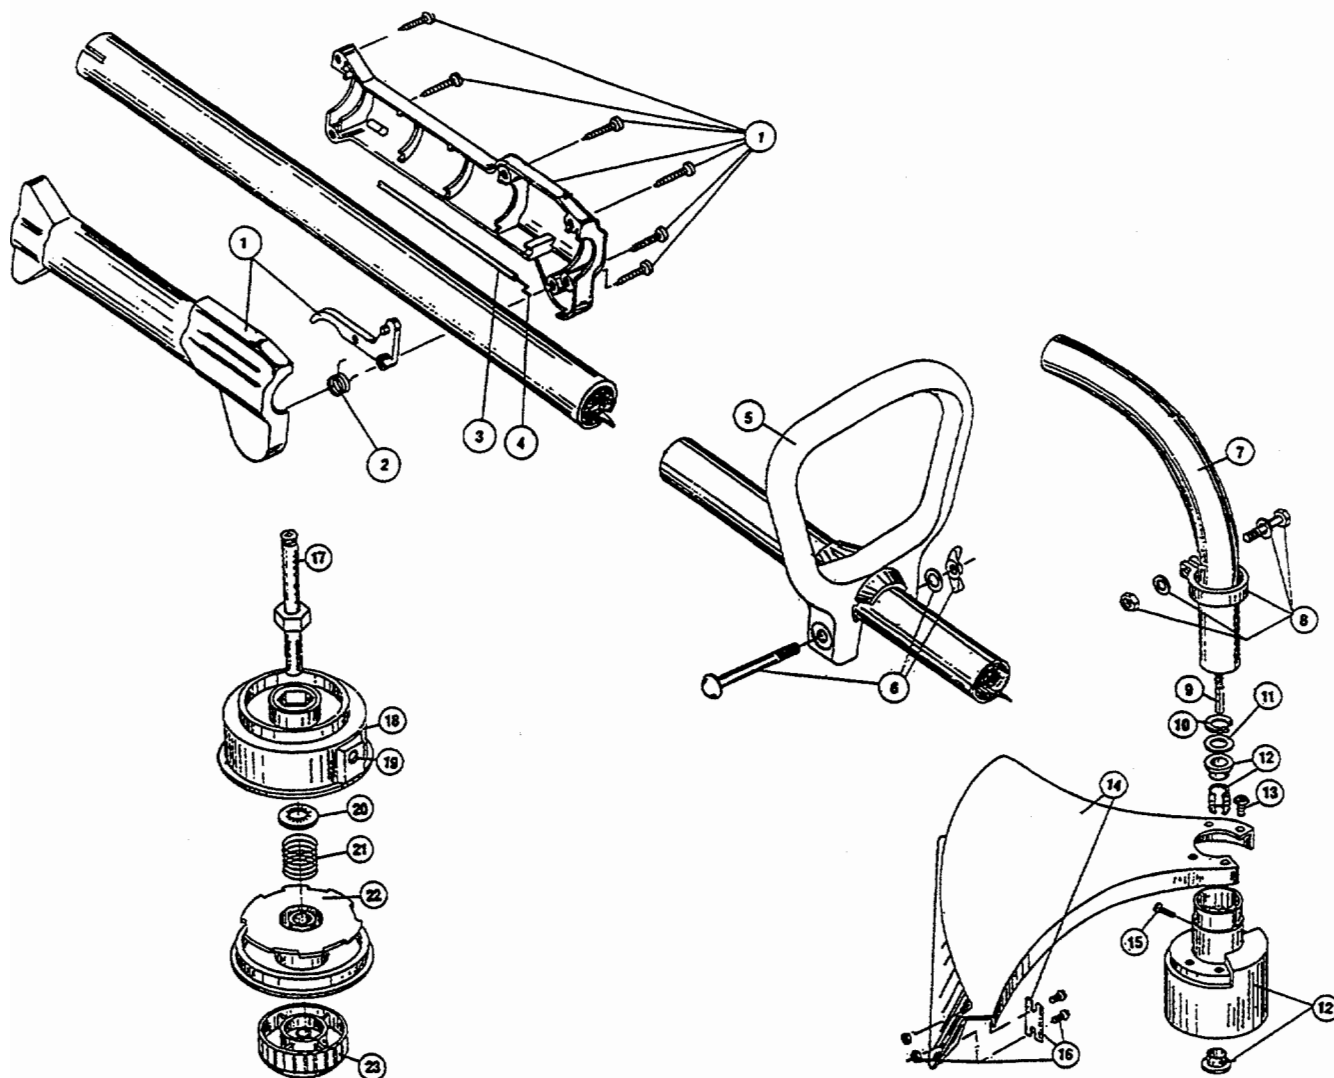

Item	Part No.	Description
1	683414	Carburetor/Air Cleaner Cover Assembly (includes items 2 and 3)
2	682052	Choke Knob Assembly
3	610312	Air Cleaner Filter
4	682505	Carburetor Mounting Screw Assembly
5	682048	Throttle Adjustment Assembly (Walbro)
5	147640	Throttle Adjustment Assembly (Tillotson)
5	180092	Throttle Adjustment Assembly (Zama)
6	180004	Carburetor Assembly
7	610675	Carburetor Gasket (10 pack)
8	180007	Carburetor Mount Assembly
9	147573	Reed Assembly
10	612115	Carburetor Mount Gasket (10 pack)
11	180002	Power Shaft Assembly
12	147015	Crankcase
13	682041	Inner Bearing Assembly
14	610309	Seal
15	610308	Outer Bearing Assembly
16	682040	Snap Ring Assembly
17	145308	Front Mounting Pad
18	612134	Rear Mounting Pad
19	180008	Fuel Tank Assembly (includes items 20-21)
20	180000	Fuel Cap Assembly
21	682039	Fuel Line Assembly
22	153520	Shroud Assembly
23	153403	Shroud Extension and Stand
24	153624	Flywheel Assembly
25	610303	Square Drive Nut
26	683856	Recoil Pulley Assembly
27	613102	Recoil Spring
28	153644	Pulley Retainer Assembly
29	611061	Rope Guide
30	610300	Pull Handle
31	613103	Rope

The above part numbers are for serial numbers 009129201 thru 110025000.

BOOM & TRIMMER PARTS - IDC 364-1

Item	Part No.	Description
1	180017	Throttle Housing and Trigger Assembly
2	610314	Throttle Trigger Spring
3	147594	Throttle Cable Housing
4	610315	Throttle Cable
5	145819	D-Handle
6	153523	D-Handle Hardware Assembly
7	153315	Drive Shaft Housing Assembly
8	153597	Lower Clamp Assembly
9	682064	Flexible Drive Shaft
10	145570	Retaining Ring
11	145567	Washer
12	153312	Bushing Housing Assembly
13	153318	Guard Mounting Screw Assembly
14	147581	Guard and Blade Assembly
15	145569	Anti-Rotation Screw
16	682061	Blade Assembly
17	153313	Spool Shaft

Item	Part No.	Description
18	153647	Outer Spool and Eyelet Assembly
19	145566	Eyelet
20	610660	Retainer (10 pack)
21	610317	Spring
22	153600	Inner Reel
23	153066	Bump Head Knob Assembly
*	147584	Cutting Head, Guard and Mount Assembly